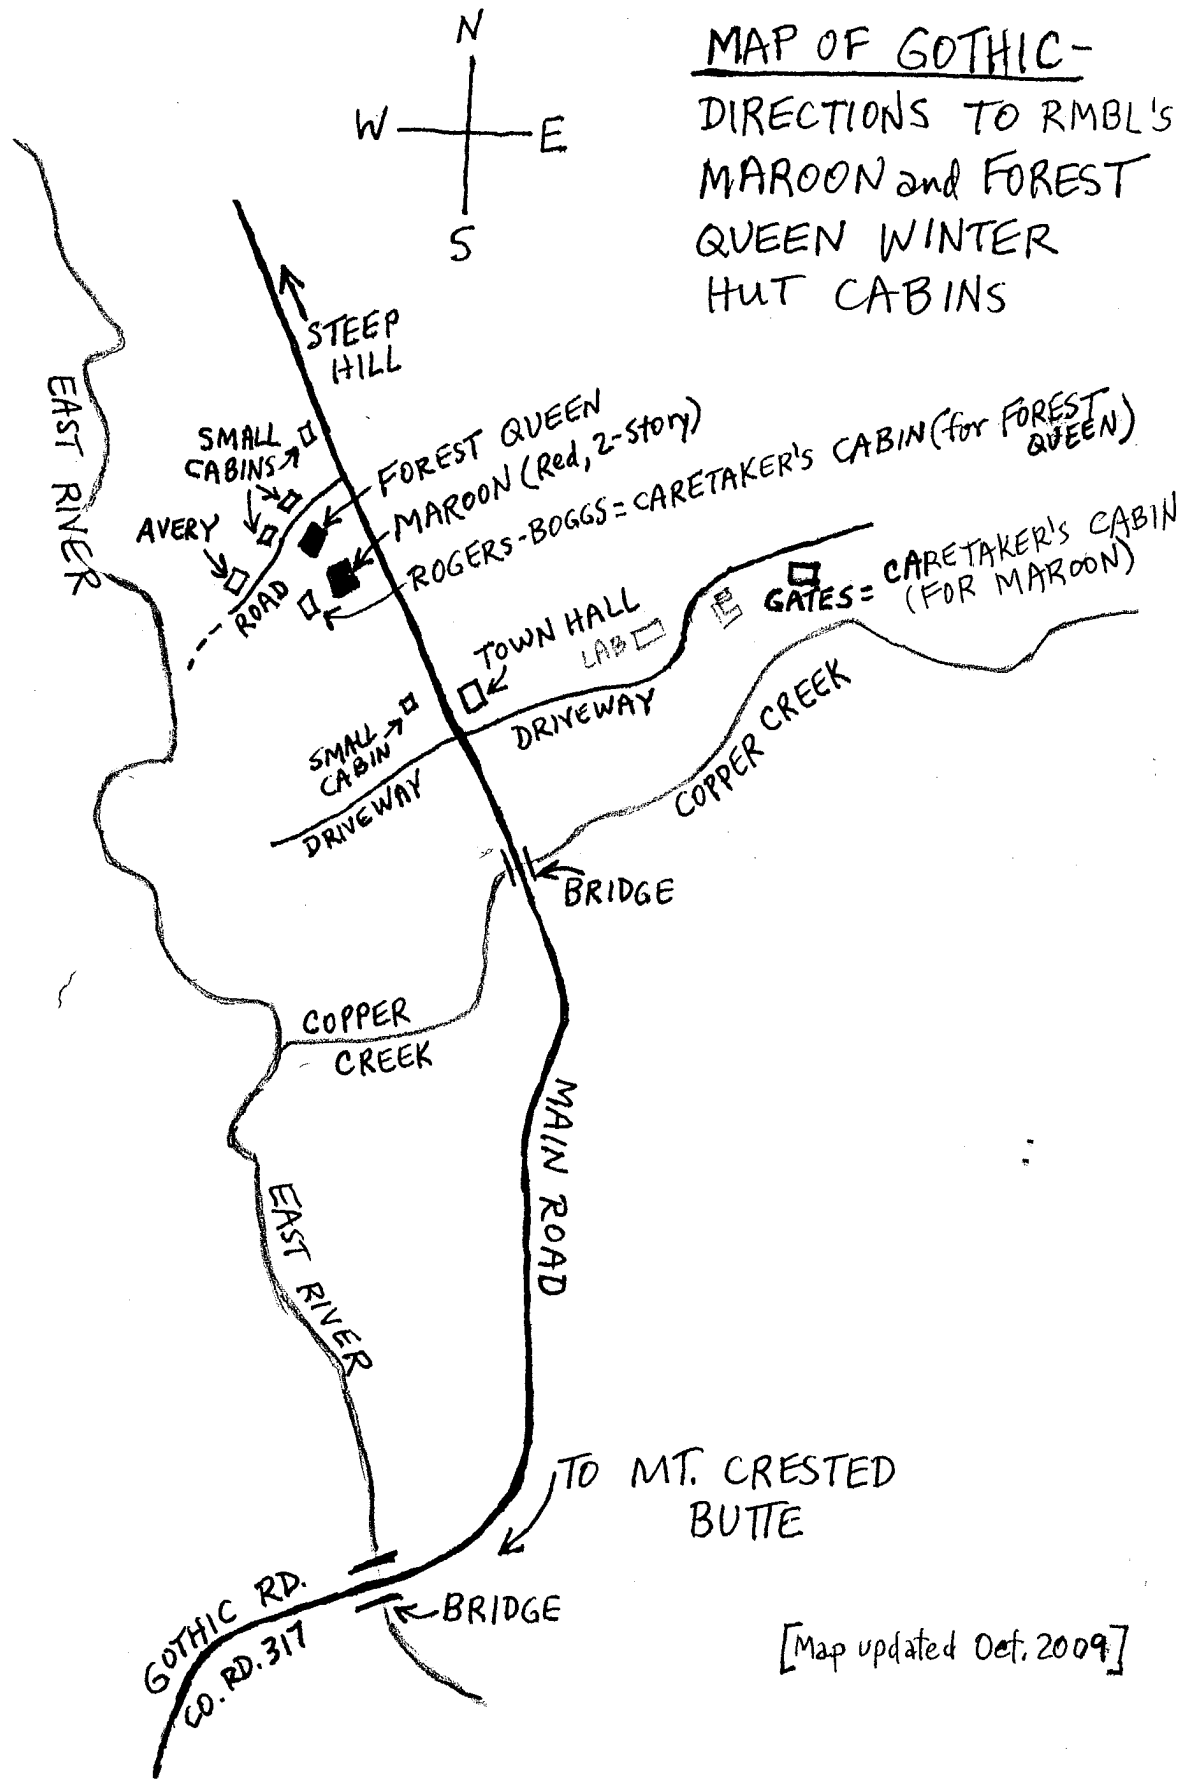

MAP OF GOTHIC-  
DIRECTIONS TO RMBL'S  
MAROON and FOREST  
QUEEN WINTER  
HUT CABINS

[Map updated Oct. 2009]