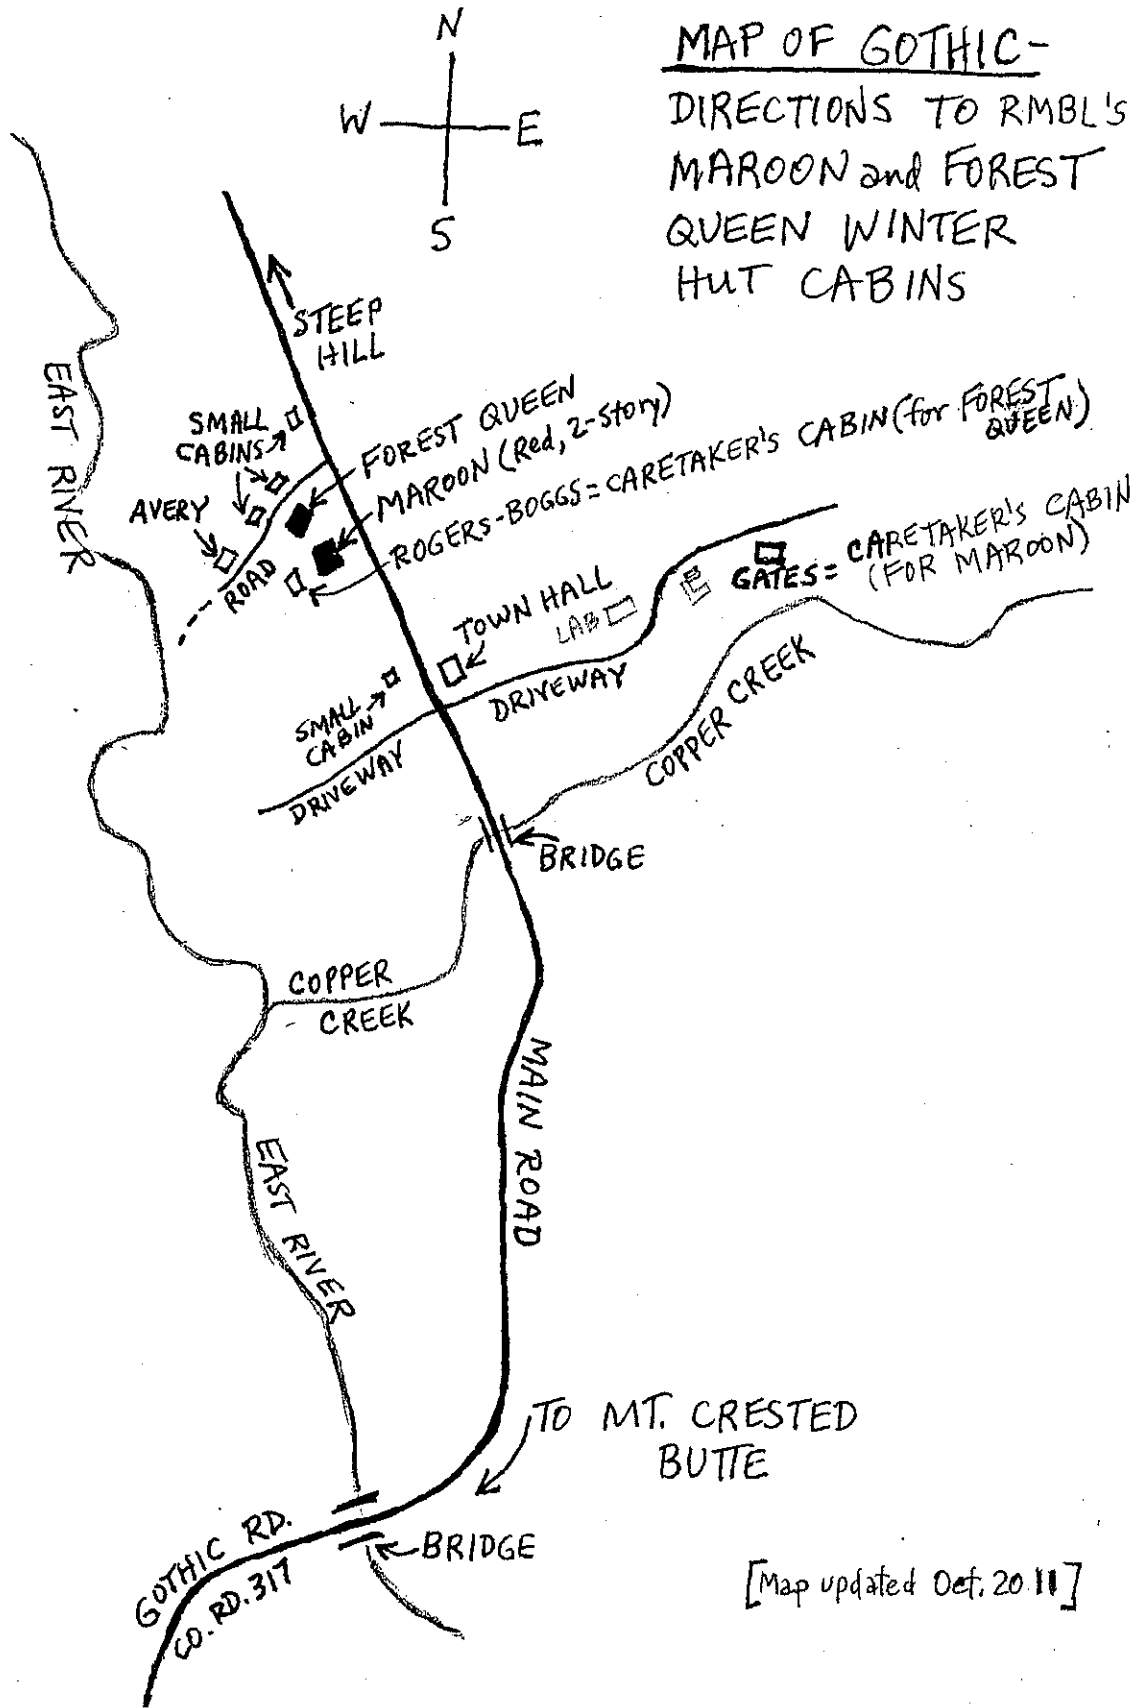

MAP OF GOTHIC-
DIRECTIONS TO RMBL'S
MAROON and FOREST
QUEEN WINTER
HUT CABINS

[Map updated Oct. 20 11]